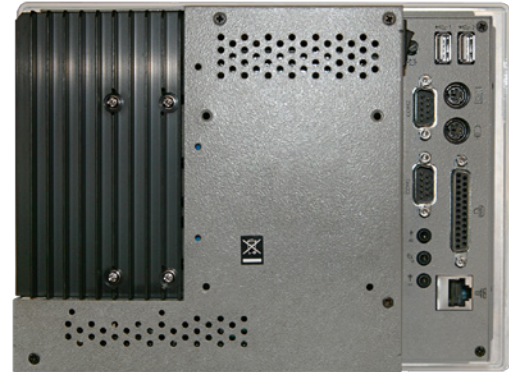

Technical Specifications

Model Number	TP-108
Processor	VIA Eden™ 733MHz on board
Memory	1 x DIMM, PC133 256Mb SDRAM
Storage	1 x CF 128Mb
Display	8.4" SVGA TFT LCD 5W Resistive Touch screen
Wired Connectivity	2 USB 1.1 1 10/100 Base-T Ethernet port 2 Serial RS232/RS485 ports COM1 supports +5V or +12V COM2 supports +5V only 1 Parallel port
Audio	Line-in, Mic-in
Power	DC 24Vin 60W power supply

Dimensions H x W x D	7.3" x 9.73" x 3.23" (185 x 247 x 82 mm)
Weight	11.02lbs (5 Kg)
Operating System	Linux

Touch Panel TP-108 Back Panel